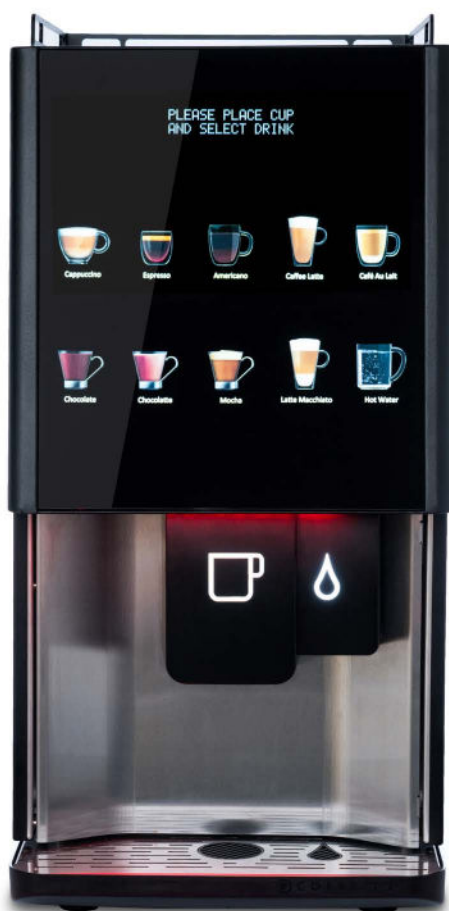

INSTANT

CoffeTek Vitro S2

The CoffeTek Vitro S2 Instant compact soluble coffee machine has four canisters; two for coffee (you can offer decaf if you wish), chocolate and granulated milk.

With a touch screen for ease of use and customisable LED mood lighting, this machine is the ideal addition to any business that needs to produce a high and steady volume of coffee on demand. With a 5.3 litre boiler capacity, this mains water-connected machine can make 120 cups an hour.

DRINK CHOICES 10

POWER SUPPLY 13 AMP

CUPS PER HOUR 120

WATER PRESSURE 1 BAR REQUIRED

MILK TYPE GRANULATED MILK

INSTALLATION PREP. 15MM COPPER TERMINATING IN A 3/4 WASHING MACHINE VALVE

COFFEE CAPACITY 0.42 KG

WASTE WATER NOT REQUIRED

DIMENSIONS (MM) H:670 W:320 D:450

SOLUBLE CANISTER 4

0800 496 3939
MIKOCOFFEE.CO.UK
UNIT 4
BARNCOOSE INDUSTRIAL ESTATE
REDRUTH, CORNWALL, TR15 3RQ